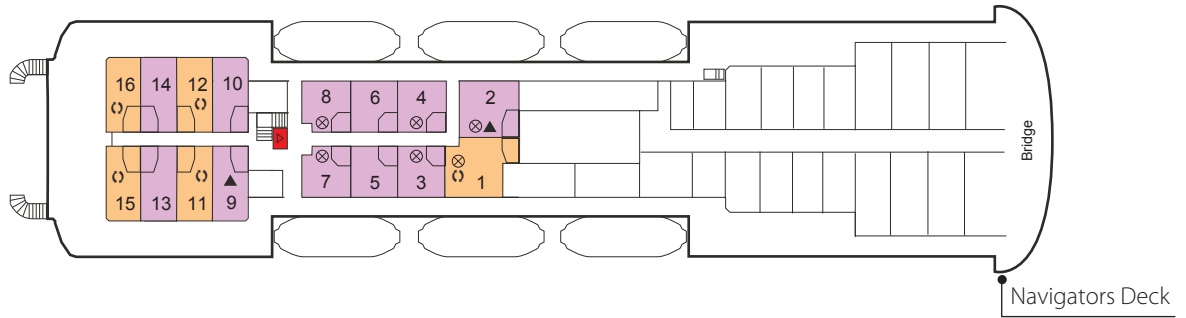

Arion

Classic International Cruises

- Cat 1: Inside
 - Cat 2: Outside
 - Cat 3: Outside
 - Cat 4: Outside Superior
 - Cat 5: Outside Premium
 - Cat 6: Outside Deluxe
 - Cat Sgl: Outside, One Low Bed
- ▲ Triples
 - Quads
 - ♥ Double Bed
 - Convertible (twin beds or double bed)
 - Single Bed
 - Lift
 - ⊗ Partially Obstructed View