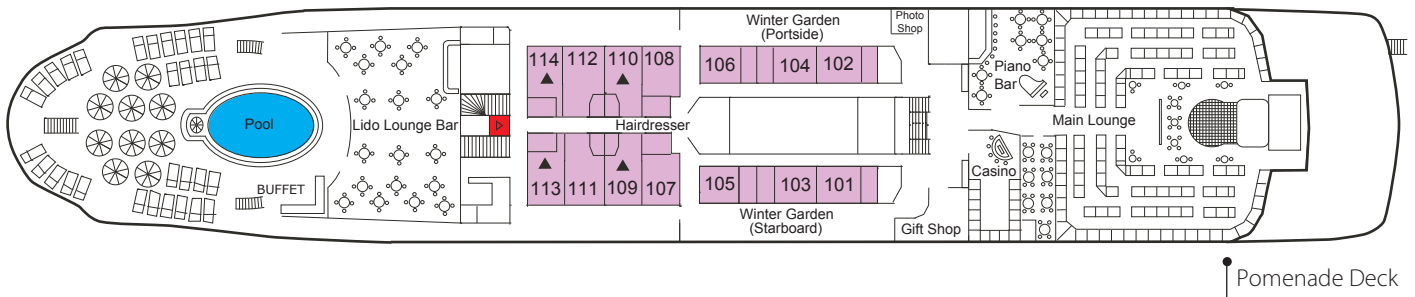

Arion

Classic International Cruises

- Cat 1: Inside
 - Cat 2: Outside
 - Cat 3: Outside
 - Cat 4: Outside Superior
 - Cat 5: Outside Premium
 - Cat 6: Outside Deluxe
 - Cat Sgl: Outside, One Low Bed
- ▲ Triples
 - Quads
 - ♥ Double Bed
 - Convertible (twin beds or double bed)
 - Single Bed
 - Lift
 - ⊗ Partially Obstructed View